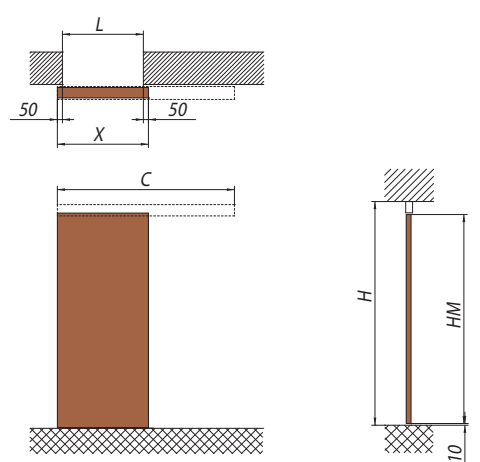

Evolution legno V-5140

Per porte in legno
For wooden doors
Für Holztüren

$$HM = H (\text{luce}) + 14 - 10$$

$$HM = H (\text{luce}) - 62 - 10$$

V-5140 set 1
Esterno muro
Wall installation
Wandmontage

V-5140 set 2
Esterno muro
Wall installation
Wandmontage

V-5140 set 1
A soffitto
Ceiling installation
Deckenmontage

AN = Alluminio anodizzato
Aluminium anodized
Aluminium Silberfarbig

Effetto inox
Inox effect
Inox effekt