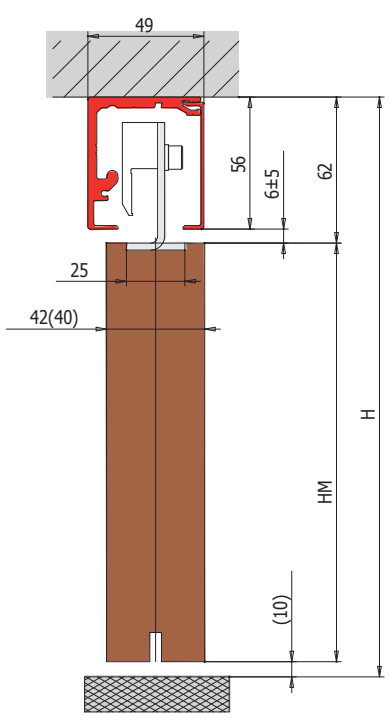

Evolution legno V-5140

Per porte in legno
For wooden doors
Für Holztüren

$$HM = H (\text{luce}) + 14 - 10$$

$$HM = H (\text{luce}) - 62 - 10$$

V-5140 set 1
Esterno muro
Wall installation
Wandmontage

V-5140 set 2
Esterno muro
Wall installation
Wandmontage

V-5140 set 1
A soffitto
Ceiling installation
Deckenmontage

AN = Alluminio anodizzato
Aluminium anodized
Aluminium Silberfarbig

Effetto inox
Inox effect
Inox effekt