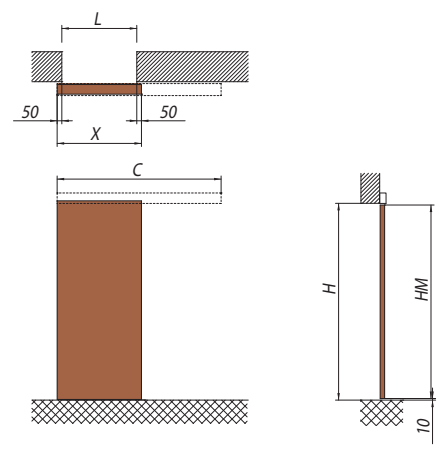

Evolution legno V-5140

Per porte in legno
For wooden doors
Für Holztüren

$$HM = H (\text{luce}) + 14 - 10$$

$$HM = H (\text{luce}) - 62 - 10$$

V-5140 set 1
Esterno muro
Wall installation
Wandmontage

V-5140 set 2
Esterno muro
Wall installation
Wandmontage

V-5140 set 1
A soffitto
Ceiling installation
Deckenmontage

AN = Alluminio anodizzato
Aluminium anodized
Aluminium Silberfarbig

Effetto inox
Inox effect
Inox effekt