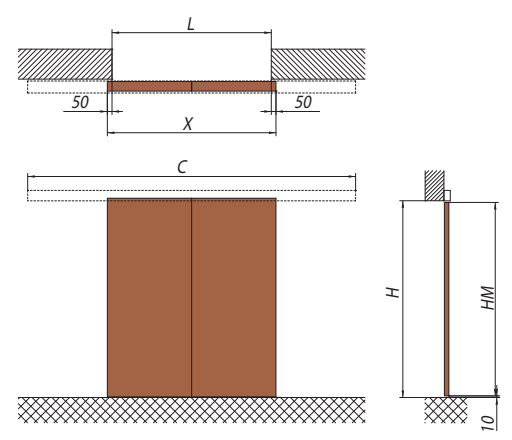

Evolution legno V-5140

Per porte in legno
For wooden doors
Für Holztüren

$$HM = H (\text{luce}) + 14 - 10$$

$$HM = H (\text{luce}) - 62 - 10$$

V-5140 set 1
Esterno muro
Wall installation
Wandmontage

V-5140 set 2
Esterno muro
Wall installation
Wandmontage

V-5140 set 1
A soffitto
Ceiling installation
Deckenmontage

AN = Alluminio anodizzato
Aluminium anodized
Aluminium Silberfarbig

Effetto inox
Inox effect
Inox effekt