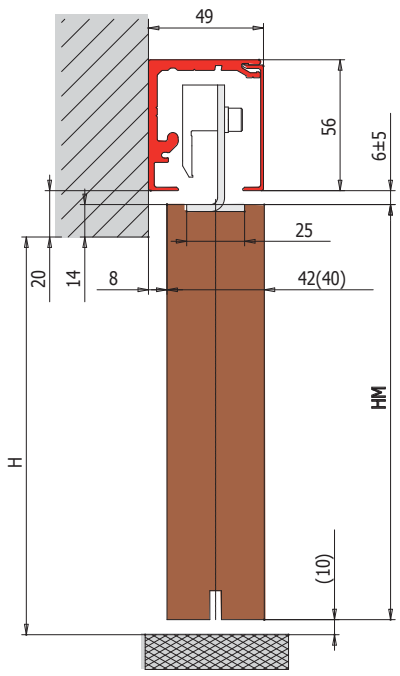

Evolution legno V-5140

Per porte in legno
For wooden doors
Für Holztüren

$$HM = H (\text{luce}) + 14 - 10$$

$$HM = H (\text{luce}) - 62 - 10$$

V-5140 set 1
Esterno muro
Wall installation
Wandmontage

V-5140 set 2
Esterno muro
Wall installation
Wandmontage

V-5140 set 1
A soffitto
Ceiling installation
Deckenmontage

AN = Alluminio anodizzato
Aluminium anodized
Aluminium Silberfarbig

Effetto inox
Inox effect
Inox effekt